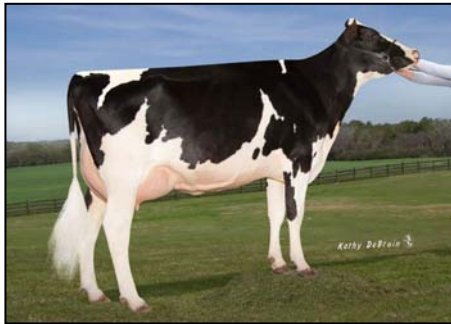

Ferry

From the S/Splendor Family

Glen Drummond Shower EX90
(s. Glenafton Enhancer)

Glen Drummond Aero Flower VG88
(s. Madawaska Aerostar)

Glen Drummond Splendor VG86
(s. Shen-Val NV LM Formation)

Gen-I-Beq Convincer Silver VG88
(s. Wa-Del Convincer)